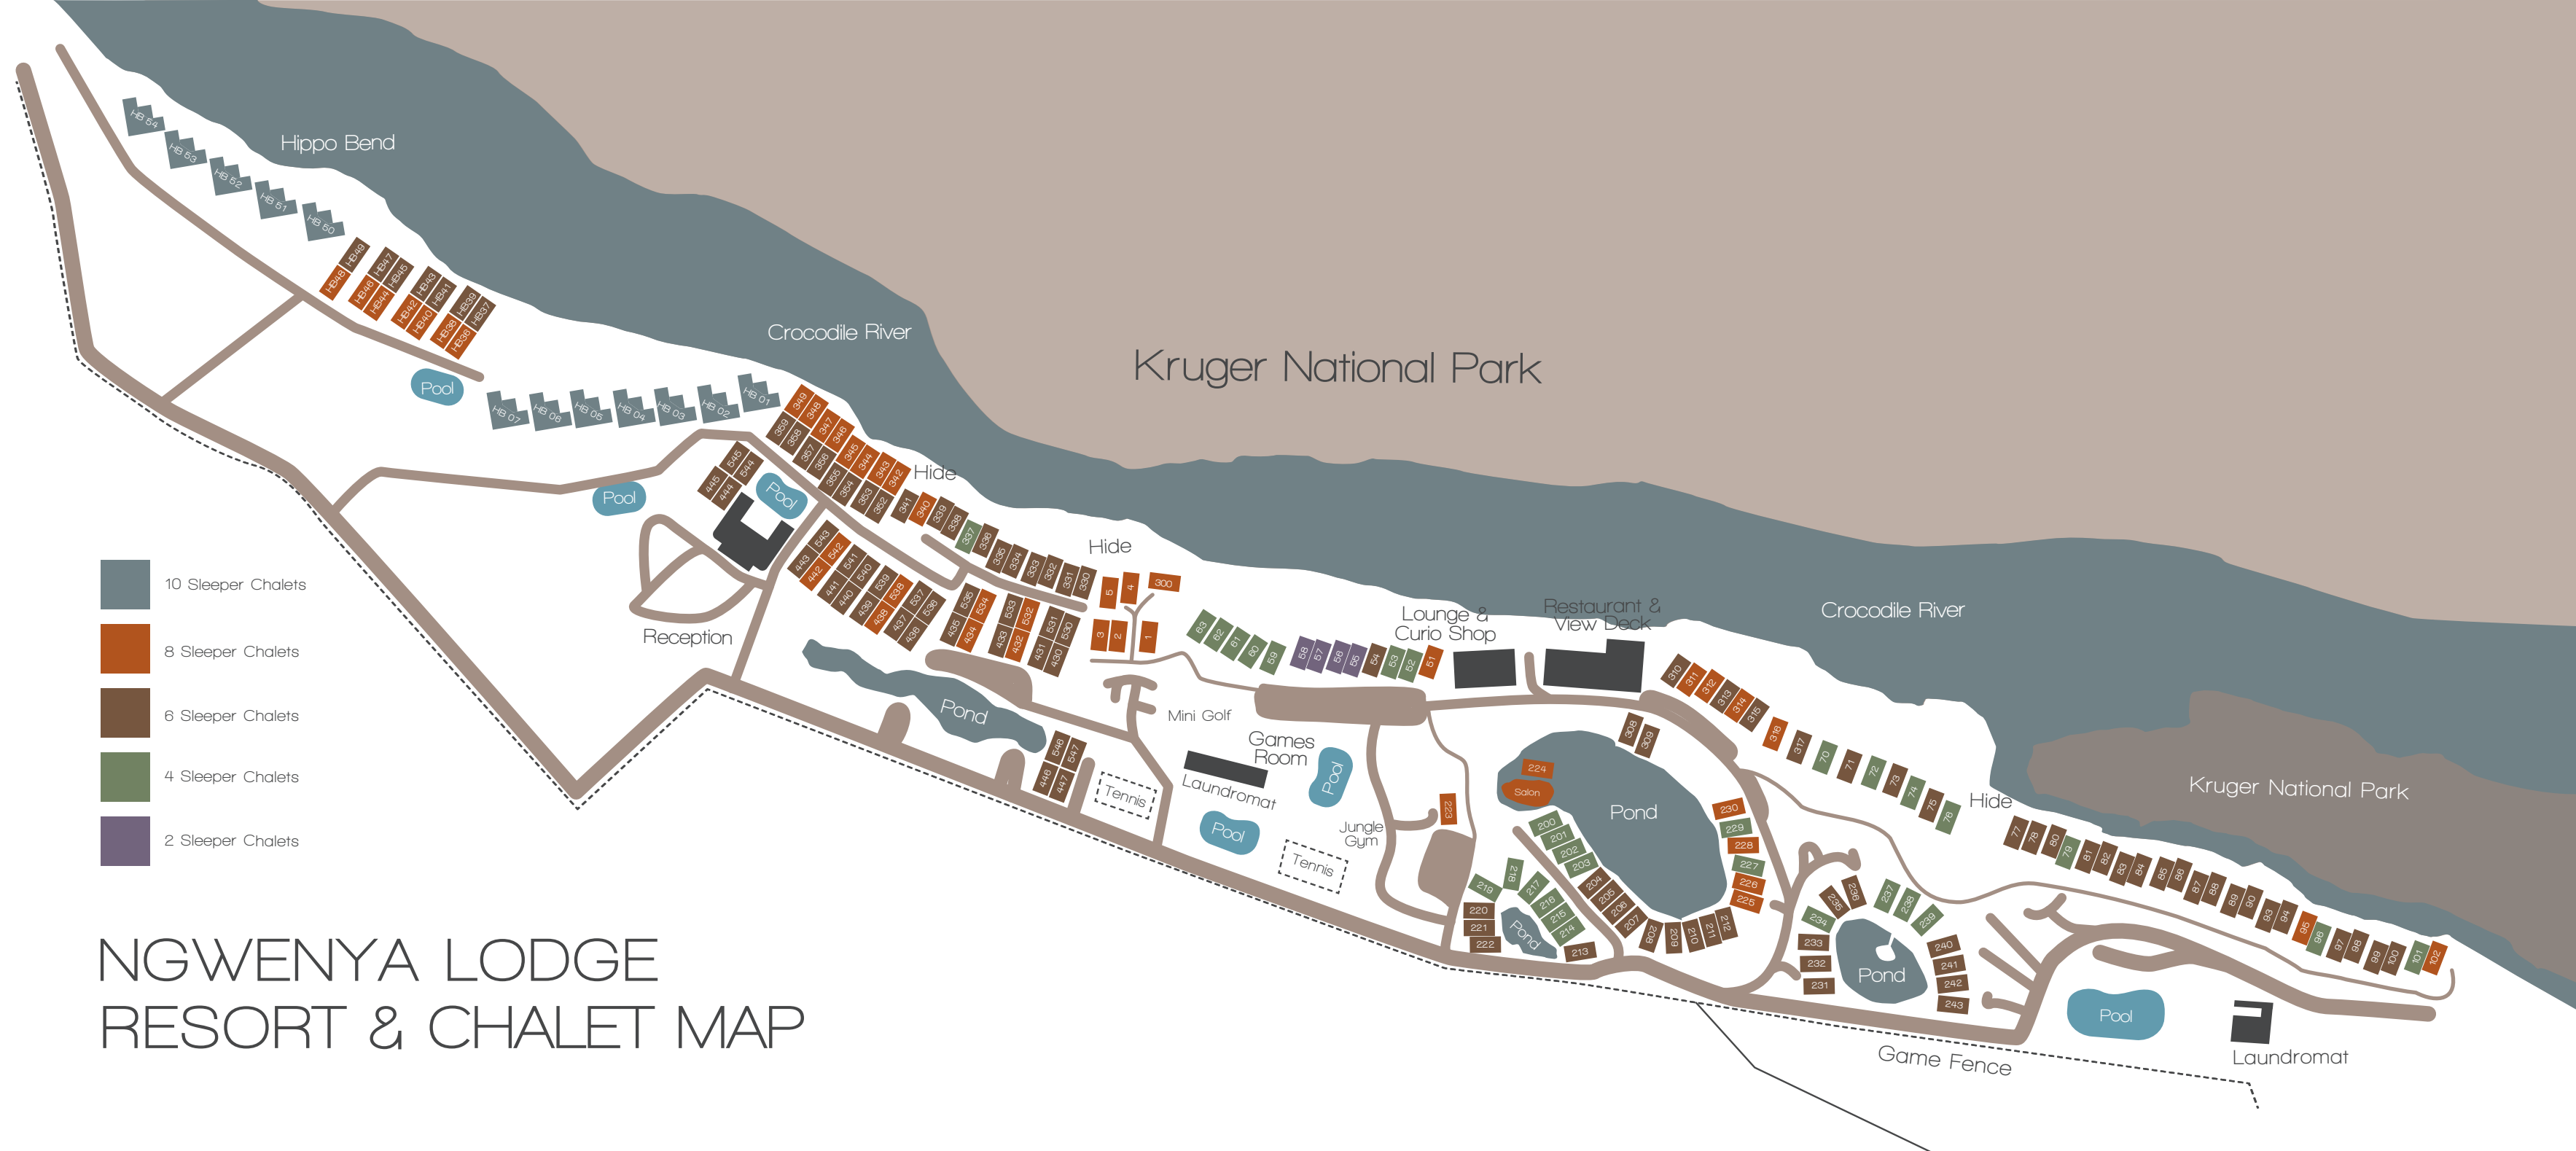

NGWENYA LODGE RESORT & CHALET MAP

- 10 Sleeper Chalets
- 8 Sleeper Chalets
- 6 Sleeper Chalets
- 4 Sleeper Chalets
- 2 Sleeper Chalets

Hippo Bend

Crocodile River

Kruger National Park

Pool

Hide

Hide

Reception

Pond

Mini Golf

Games Room

Laundromat

Pool

Tennis

Jungle Gym

Lounge & Curio Shop

Restaurant & View Deck

Pond

Crocodile River

Hide

Kruger National Park

Pool

Laundromat

Game Fence